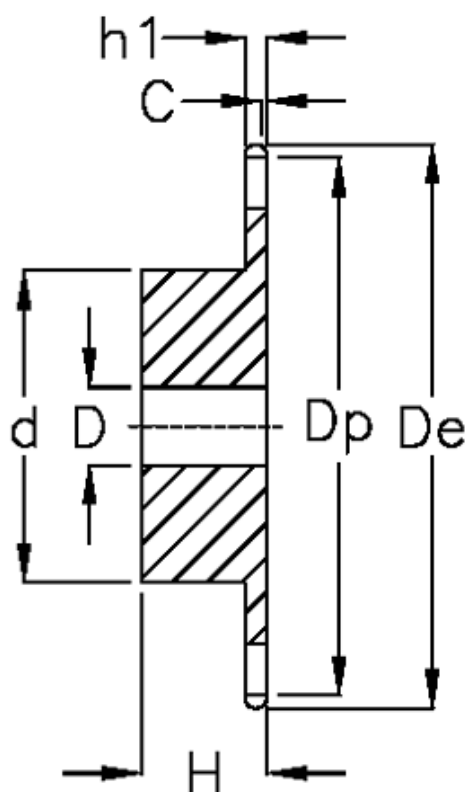

Article number: 616011011031

Description: Sprocket 28 B-1 Z=31 simplex
predrilled

Measures

C = 5
d = *180
D = 30±0,5
De = 458
Dp = 439.37

For chain size = 1 3/4" x 1 1/4"

For chain type = 28 B-1

H = 75

h1 = 29.4

Number of teeth = 31